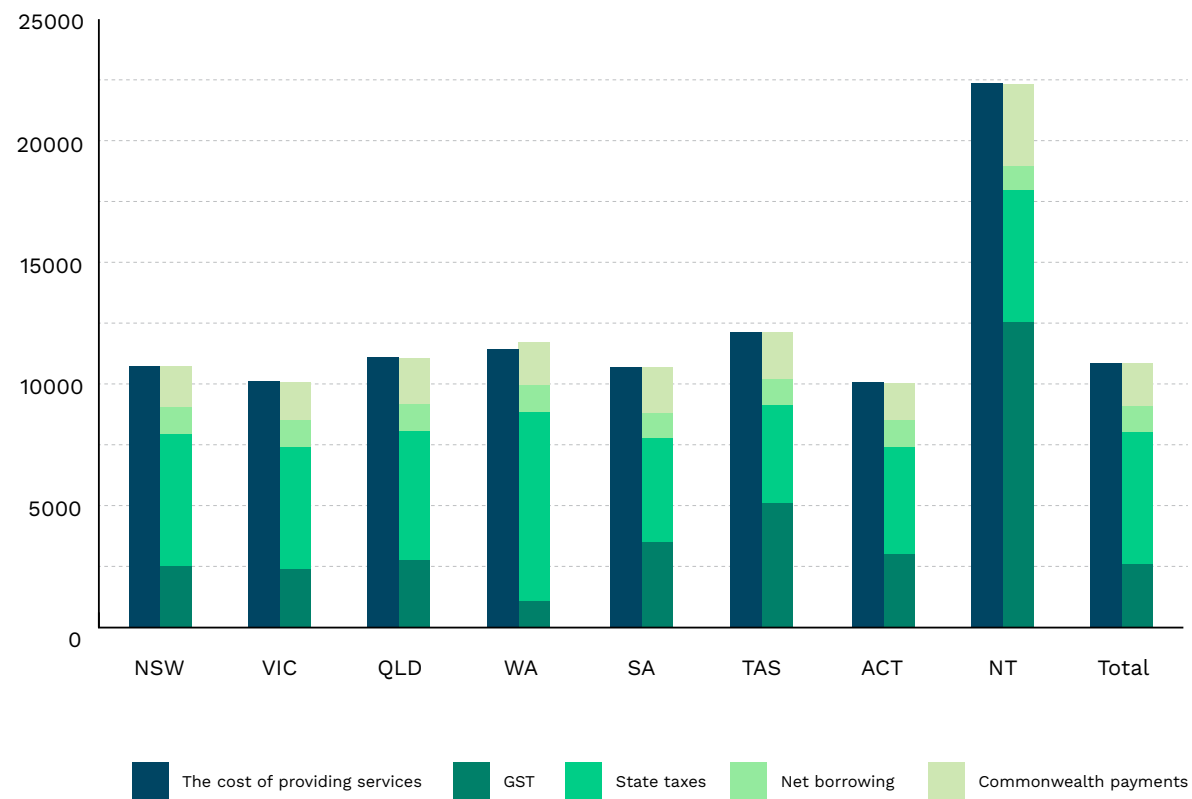

Australian Government
Commonwealth Grants Commission

DATA REALISATION

GRAPHS

GRAPHS

Australian Government
Commonwealth Grants Commission

INTERACTIVE INFOGRAPHICS

ROLLOVER STATE BUTTONS FOR STATS

Australian Government
Commonwealth Grants Commission